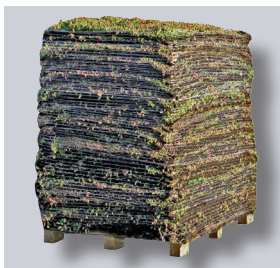

TECHNICAL DATA SHEET

ND Vegetation Blanket - Sedum

ND Vegetation Blanket - Sedum

The ND Vegetation Blanket - Sedum, which includes a mixture of at least 4 different small and large leafed species of Sedum, has been grown at the Nophadrain Sedum nursery, 'Sedumdirect'. The blankets are well hardened and have experienced at least one winter period. The blankets can provide at least 85 % coverage. Upon request wild flowers and herbs can be included in the ND Vegetation Blankets.

Applications

The ND Vegetation Blanket - Sedum is a component of the Nophadrain Extensive Green Roof System. For the Nophadrain Extensive Green Roof – steep pitched roof, the ND Vegetation Blanket - Sedum Reinforced must be used.

Properties

- Material carrier: coco blanket with plastic carrier
- Coverage: at least 85 %
- Sedum species: mixture of at least 4
- Weight: dry approx. 10 kg/m², saturated approx. 15 kg/m²
- Thickness: 20 - 40 mm