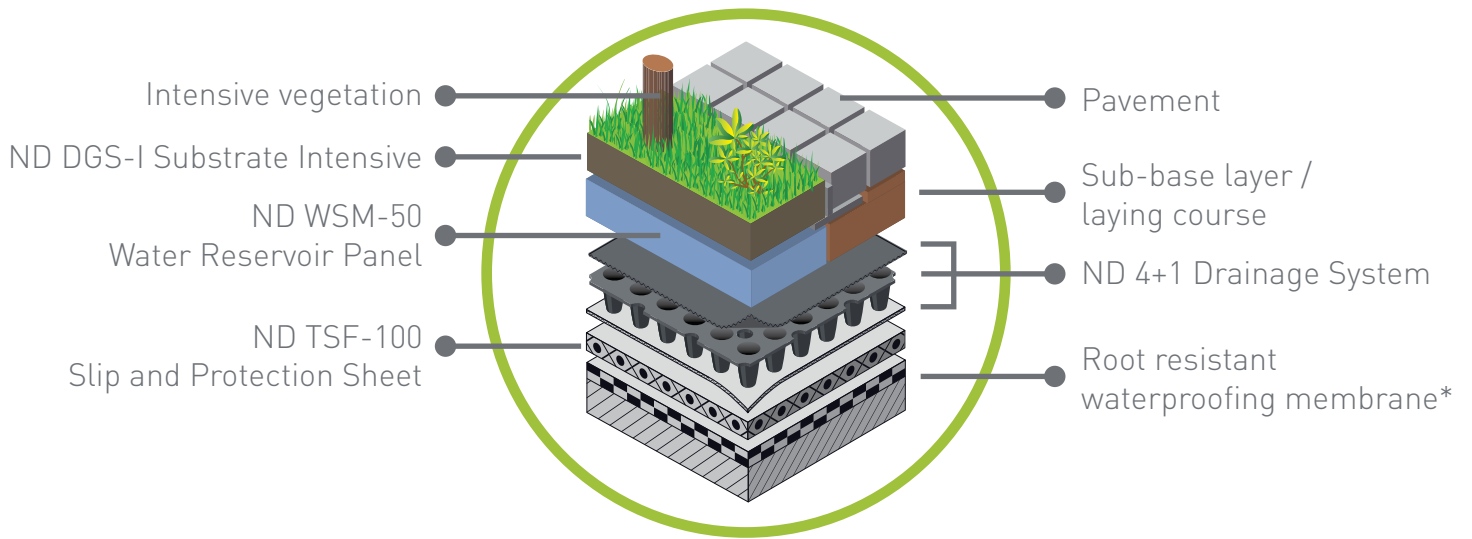

Nophadrain Intensive Green Roof System

Mixed roof

*Optional ND WSB-80 Root Barrier: if the waterproofing membrane isn't root resistant.