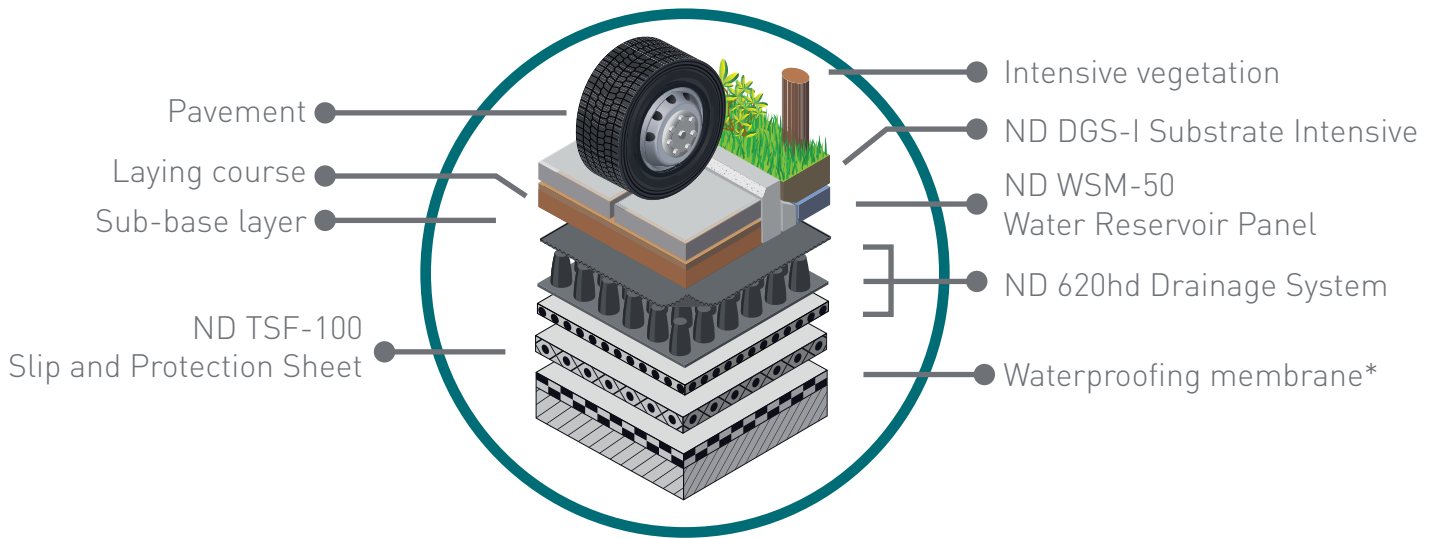

# Nophadrain Parking Deck System

## Mixed roof

\*Optional ND WSB-80 Root Barrier: if the waterproofing membrane isn't root resistant.