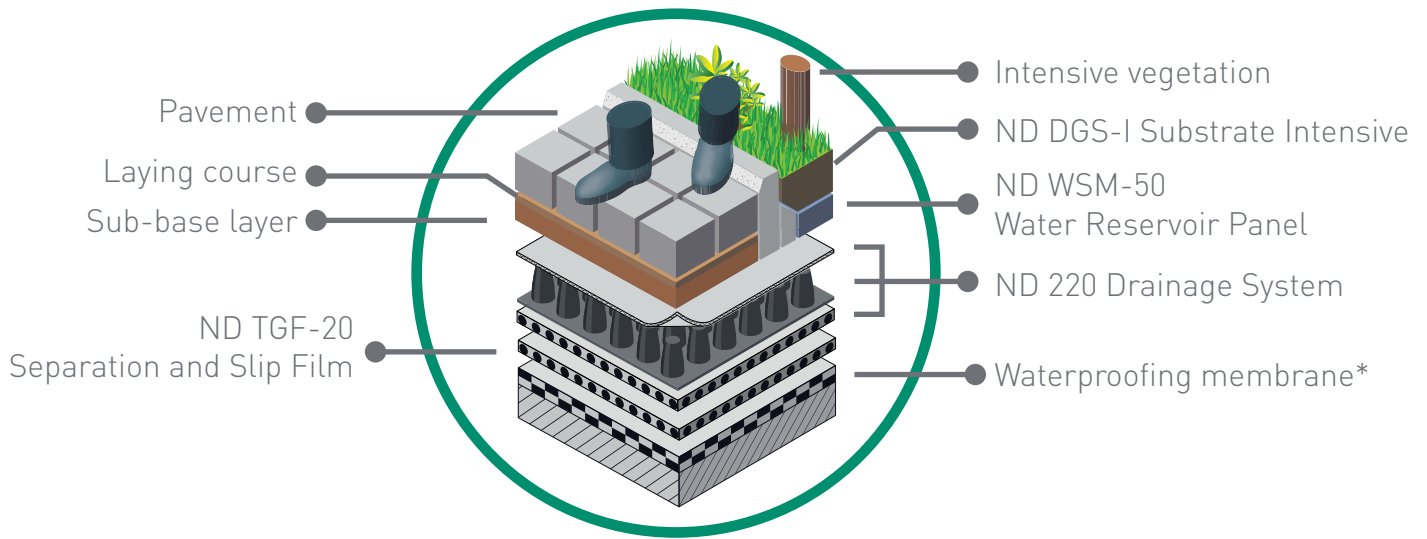

Nophadrain Podium Deck System

Mixed roof

*Optional ND WSB-80 Root Barrier: if the waterproofing membrane isn't root resistant.